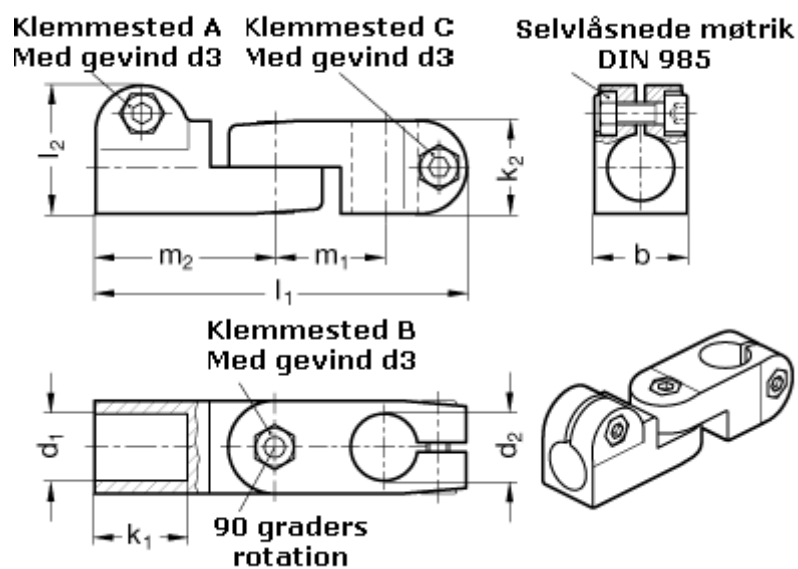

Article number: 20283B14B142SW

Description: E+G swivel clamp
GN283-B14-B14-2-SW

Measures

$b = 25$

$m_1 = 29.5$

$d_1 = B14$

$m_2 = 48.5$

$d_2 = B14$

$d_3 = M 6$

$k_1 = 25$

$k_2 = 25$

$l_1 = 100$

$l_2 = 34.5$